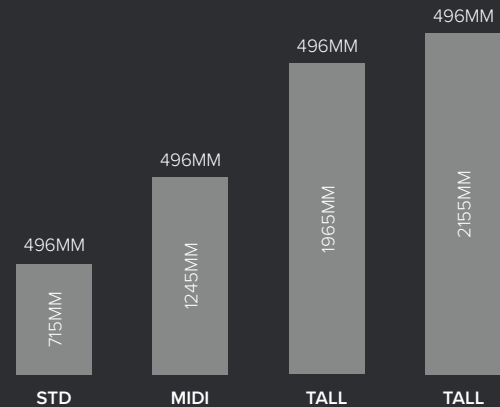

Also supplied with push to open pistons

4 door sizes available

Smoked glass and fluted glass

DOOR STYLE

Aluminium Tall

COLOUR

Brass

ALUMINIUM DOORS