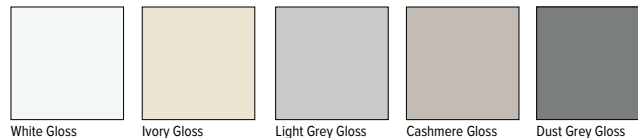

HARVARD

CREATE COLOURS

Supermatt SERICA®

Oak Grained

Smooth

Textured

Gloss

Matt