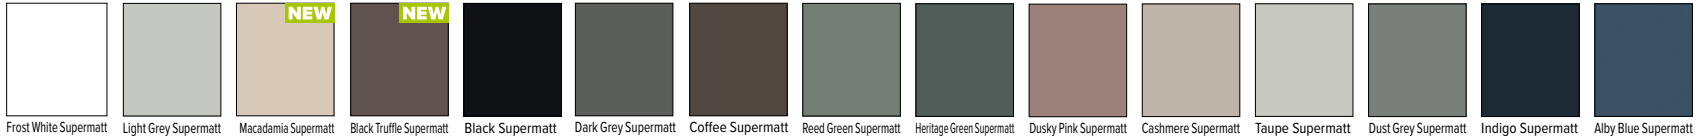

CREATE COLOURS

Supermatt SERICA®