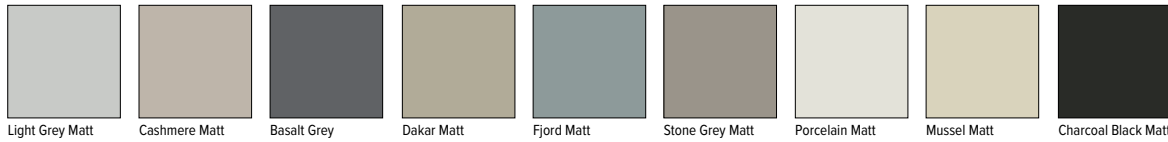

HARVARD

CREATE COLOURS

Supermatt SERICA®

Oak Grained

Smooth

Textured

Gloss

Matt