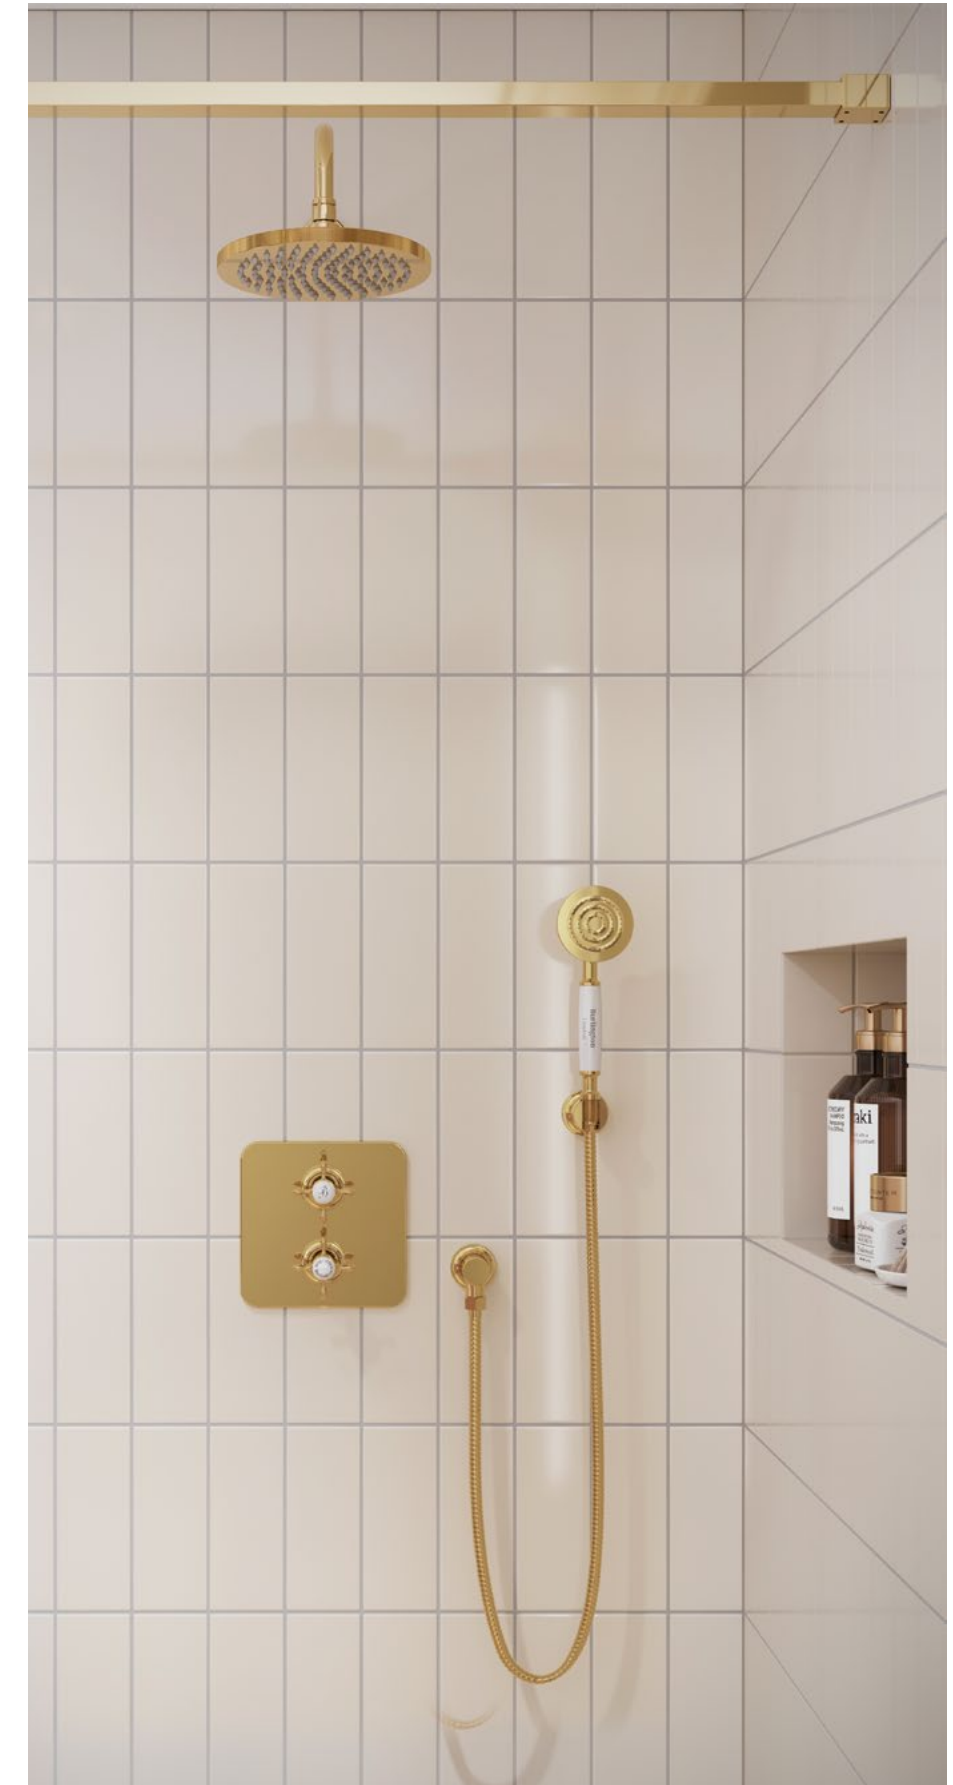

DUAL OUTLET

SQUARE THERMOSTATIC DUAL OUTLET CONCEALED DIVERTOR SHOWER VALVE, FIXED SHOWER ARM & HEAD, HOLDER & HANDSET WITH HOSE & OUTLET ELBOW

CHROME	
GUSHOWERPACKSQ3C	£991 £792.80
GOLD	
GUSHOWERPACKSQ3G	£1,191 £952.80
BR. NICKEL	
GUSHOWERPACKSQ3L	£1,191 £952.80

DUAL OUTLET

SQUARE THERMOSTATIC DUAL OUTLET CONCEALED DIVERTOR SHOWER VALVE, FIXED SHOWER ARM & HEAD, RAIL, HOSE, HANDSET & OUTLET ELBOW

CHROME	
GUSHOWERPACKSQ4C	£1,071 £856.80
GOLD	
GUSHOWERPACKSQ4G	£1,201 £960.80
BR. NICKEL	
GUSHOWERPACKSQ4L	£1,201 £960.80