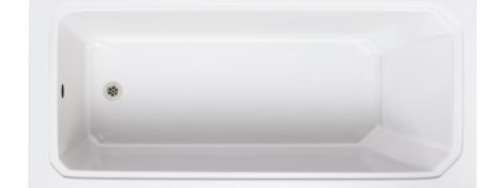

E28

Was £565 **Now £452**

Compatible wastes
W3

Overflow
Pre-drilled

Compatible bathscreen
C9, C10

Bath panels
See page 33

Tap Hole options
Undrilled

Arundel 750mm bath
W 750 L 1700 H 580