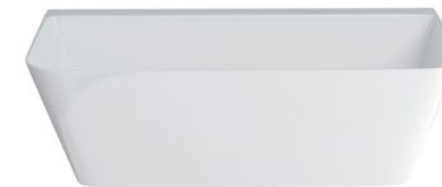

Vicenza double ended bath

Compatible wastes
CW2, CW2NCS, CW3,
CW11

Overflow
Pre-drilled

Size		Bath		
Length	Width	Code	WAS	NOW
1790	750	N7D	£2,945	£1,767
1600	750	N6D	£2,673	£1,603.80

BACK-TO-WALL

Patinato back-to-wall bath