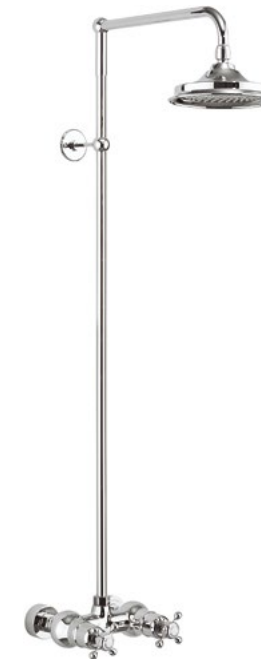

Thermostatic single outlet twin control valve with independent on / off flow and temperature control

Traditional brass body, Claremont handle with ceramic indices

18mm diameter vertical brass shower riser

355mm adjustable swivel shower arm

6", 9", 12" AirBurst shower head

WHITE CERAMIC

6" HEAD **BEF1S_V2_V16** ~~£749~~ **£449.40**

9" HEAD **BEF1S_V2_V17** ~~£839~~ **£503.40**

12" HEAD **BEF1S_V2_V60** ~~£893~~ **£535.80**

6" HEAD **BEF1SEXT_V2_V16** ~~£833~~ **£499.80**

9" HEAD **BEF1SEXT_V2_V17** ~~£923~~ **£553.80**

12" HEAD **BEF1SEXT_V2_V60** ~~£977~~ **£586.20**