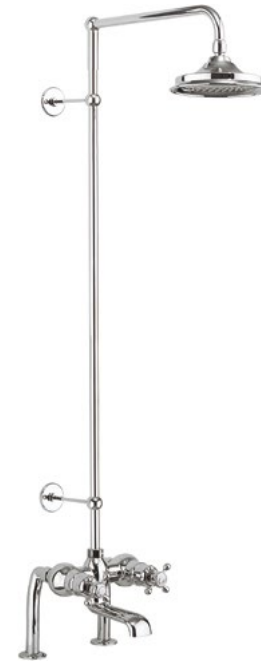

Traditional brass body, Claremont handle with ceramic lever

Adjustable wall bracket, 1500mm shower hose and handset with ceramic handle

18mm diameter vertical brass shower riser

355mm adjustable swivel shower arm

6", 9", 12" AirBurst shower head

WHITE CERAMIC

6" HEAD **BAF3S_V2_V16** ~~£1,129~~ **£677.40**

9" HEAD **BAF3S_V2_V17** ~~£1,219~~ **£731.40**

12" HEAD **BAF3S_V2_V60** ~~£1,273~~ **£763.80**

6" HEAD **BAF3SEXT_V2_V16** ~~£1,213~~ **£727.80**

9" HEAD **BAF3SEXT_V2_V17** ~~£1,303~~ **£781.80**

12" HEAD **BAF3SEXT_V2_V60** ~~£1,357~~ **£814.20**

Thermostatic two outlet twin control bath shower mixer valve with independent flow diverter and temperature controls

Traditional brass body and Claremont handles, with ceramic indices

Brass bath spout with swivel function

Available deck or wall mounted

18mm diameter vertical brass shower riser

355mm adjustable swivel shower arm