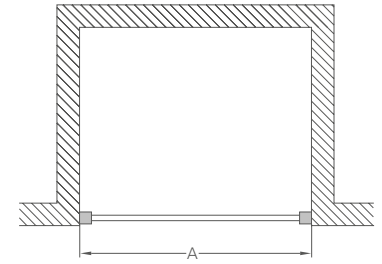

HINGED DOORS

- 1950mm High
- Adjustable up to 20mm from each wall
- Constructed from aluminium
- Can be installed with or without chrome ball header
- Safety glass is 8mm thick
- 3M™ easy clean coating

Z1205

Was ~~£19~~ Now **£15.20**

ENCLOSURES

Width	Adjustment	Code	WAS	NOW
760	720 - 760	C19	~~£639~~	£255.60
900	860 - 900	C21	~~£779~~	£311.60

RECOMMENDED TRAYS

Range	Page
35mm Showe Trays	70

* This basin is supplied undrilled for your preferred choice of 0, 1, 2 or 3 taphole. Tap holes are drilled by the installer in the required position and configuration.