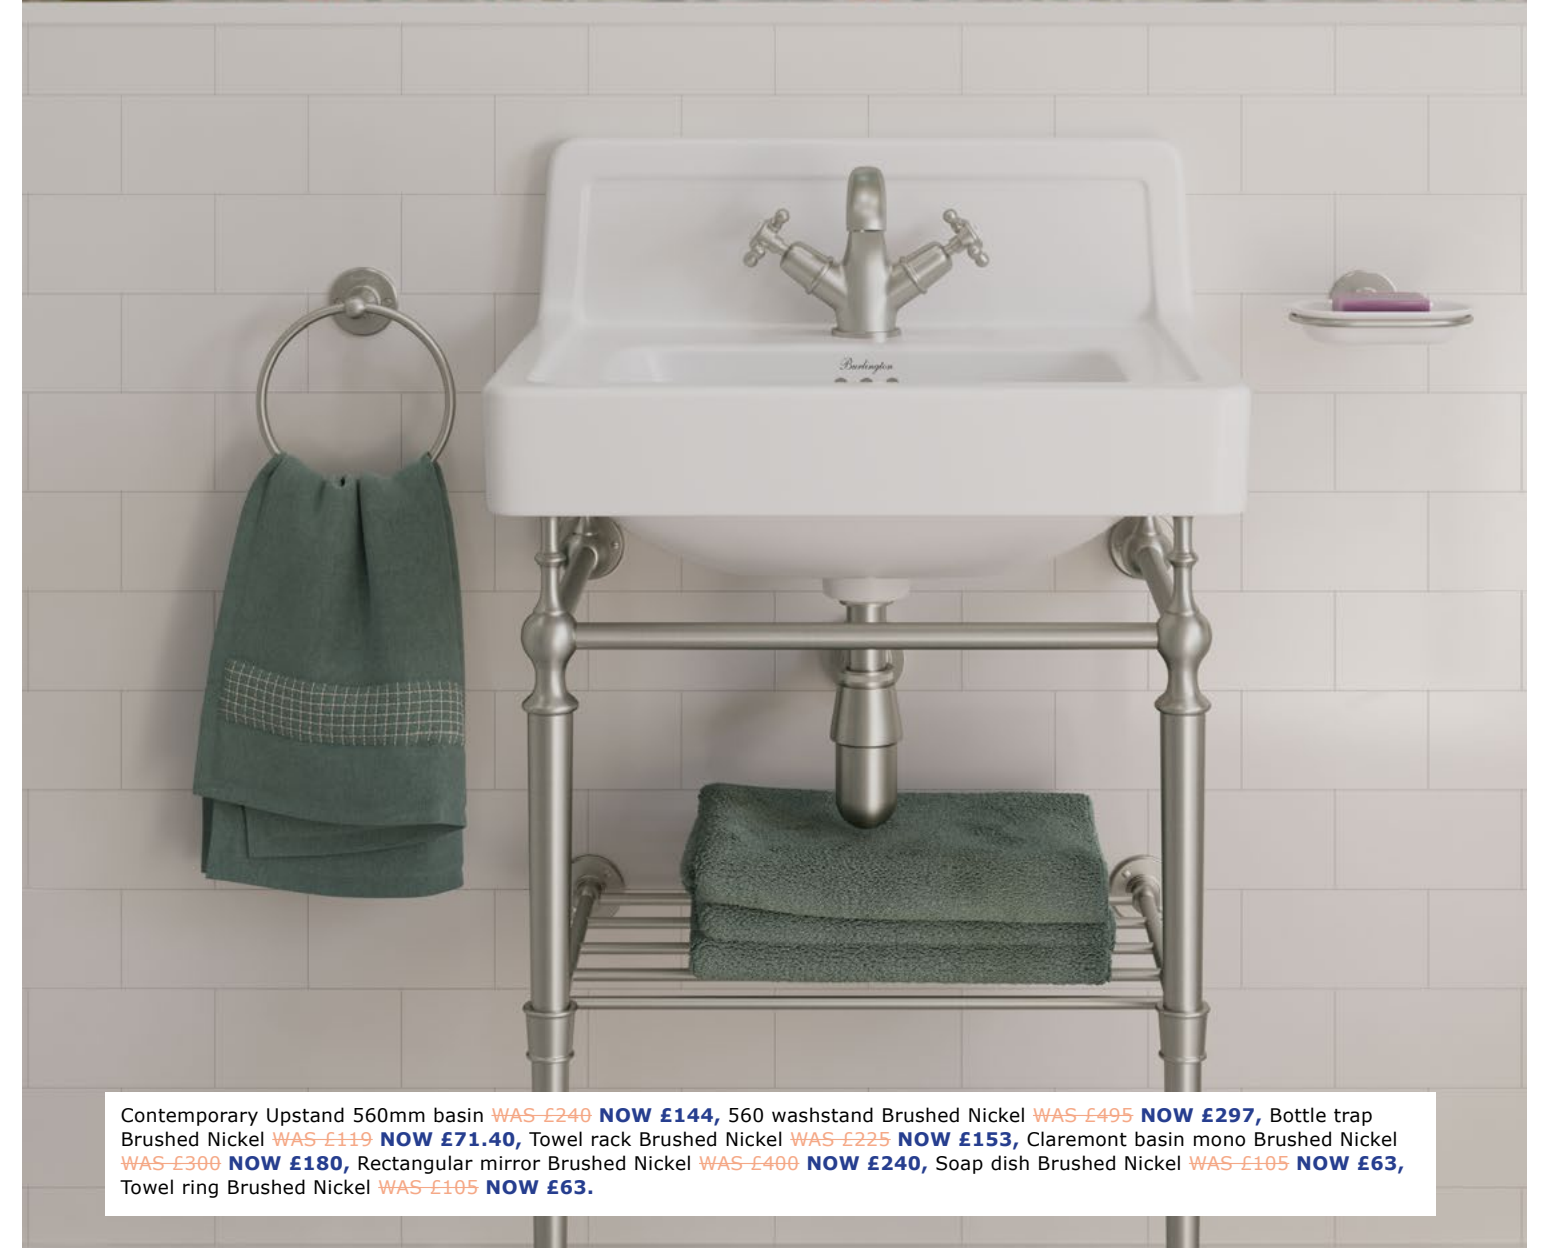

CONTEMPORARY UPSTANDS

Now available with a Gold or Brushed Nickel washstand. See pages 16-19 for more information.

PEDESTAL STYLES

Choose from a standard or regal pedestal, or add a touch of chrome with a washstand, towel rail or towel rack.

Basins				Pedestals				Chrome Washstands				Towel Rack		Towel Rails	
Width	Depth	Code	Price	Standard		Regal		Standard		Regal		Code	Price	Code	Price
560	470	B1UP*	~~£240~~ £144	P6	~~155~~ £124	P9	~~139~~ £62.55	T22A CHR	~~£475~~ £285	T22A CHR +T62	~~£560~~ £336	T22A_S	~~£245~~ £147	T1 CHR	~~£109~~ £65.40
610	510	B2UP*	~~£285~~ £171	P6	~~£155~~ £124	P9	~~£139~~ £62.55	T22A CHR	~~£475~~ £285	T22A CHR +T62	~~£560~~ £336	T22A_S	~~£245~~ £147	T3 CHR	~~£119~~ £71.40

* Contemporary basins are available with 1, 2 or 3 tap holes. To order the correct basin configuration simply replace '**' with 1TH, 2TH or 3TH.

Contemporary Upstand 560mm basin ~~WAS-£240~~ **NOW £144**, 560 washstand Brushed Nickel ~~WAS-£495~~ **NOW £297**, Bottle trap Brushed Nickel ~~WAS-£119~~ **NOW £71.40**, Towel rack Brushed Nickel ~~WAS-£225~~ **NOW £153**, Claremont basin mono Brushed Nickel ~~WAS-£300~~ **NOW £180**, Rectangular mirror Brushed Nickel ~~WAS-£400~~ **NOW £240**, Soap dish Brushed Nickel ~~WAS-£105~~ **NOW £63**, Towel ring Brushed Nickel ~~WAS-£105~~ **NOW £63**.