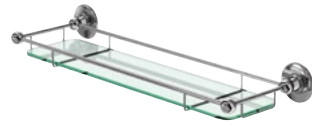

Was £149 **Now £89.40**

Medium ornate bracket
W 230 L 155 H 235

T32CHR

Was £99 **Now £59.40**

GOLD T32GOLD

Was £99 **Now £79.20**

Glass shelf with railing
W 530 L 160 H 60

A18CHR