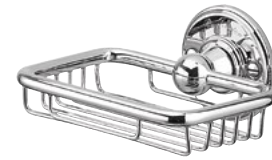

Soap basket
W 140 L 120 H 60

A13CHR

Was £69 **Now £41.40**