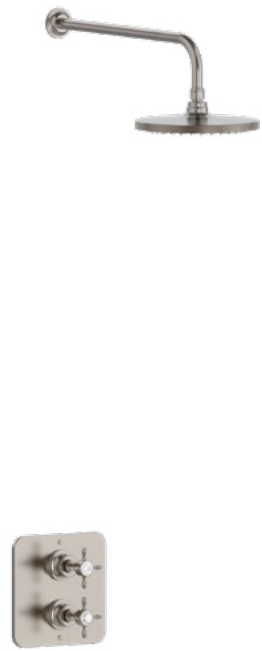

SINGLE OUTLET

SQUARE THERMOSTATIC SINGLE OUTLET CONCEALED SHOWER VALVE WITH FIXED SHOWER ARM & HEAD

CHROME	
GUSHOWERPACKSQ2C	£792 £633.60
GOLD	
GUSHOWERPACKSQ2G	£922 £737.60
BR. NICKEL	
GUSHOWERPACKSQ2L	£922 £737.60