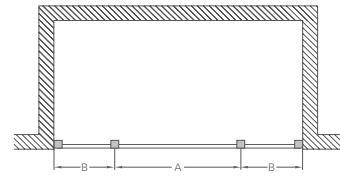

HINGED DOORS WITH INLINE PANELS

- 1950mm High
- Adjustable up to 20mm from each wall
- Constructed from aluminium
- Can be installed with or without chrome ball header
- Safety glass is 8mm thick
- 3M™ easy clean coating

Z1205
Was £19 Now £15.20

UP TO 60% OFF

CLEARANCE